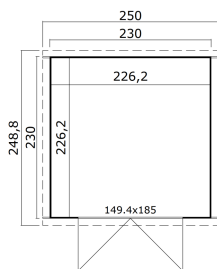

-  19 mm
-  1
-  0
- ★ ★ ★**
GUARANTEE
2
YEARS

PACKAGING: 1 PALLET(S)

 330 x 41 x 118 cm
431 kg

EAN 4743329286217

DIMENSIONS

Floor area	5.12 m ²
Roof dimensions	2.50 x 2.50 m
Cubic volume	≈ 10.21 m ³
Wall height	≈ 1.88 m
Ridge height	≈ 2.11 m
Front overhang	≈ 10 cm

WINDOWS & DOORS

1 x Double door (XGA+28*)	149.4 x 185.0 cm
---------------------------	------------------

*XGA+28: Plexi Glazed Action with 28 mm Frame

ROOF & FLOOR

Roof boards	15.5x90 mm
Roof surface	6.25 m ²
Roof angle	≈ 5.7 °